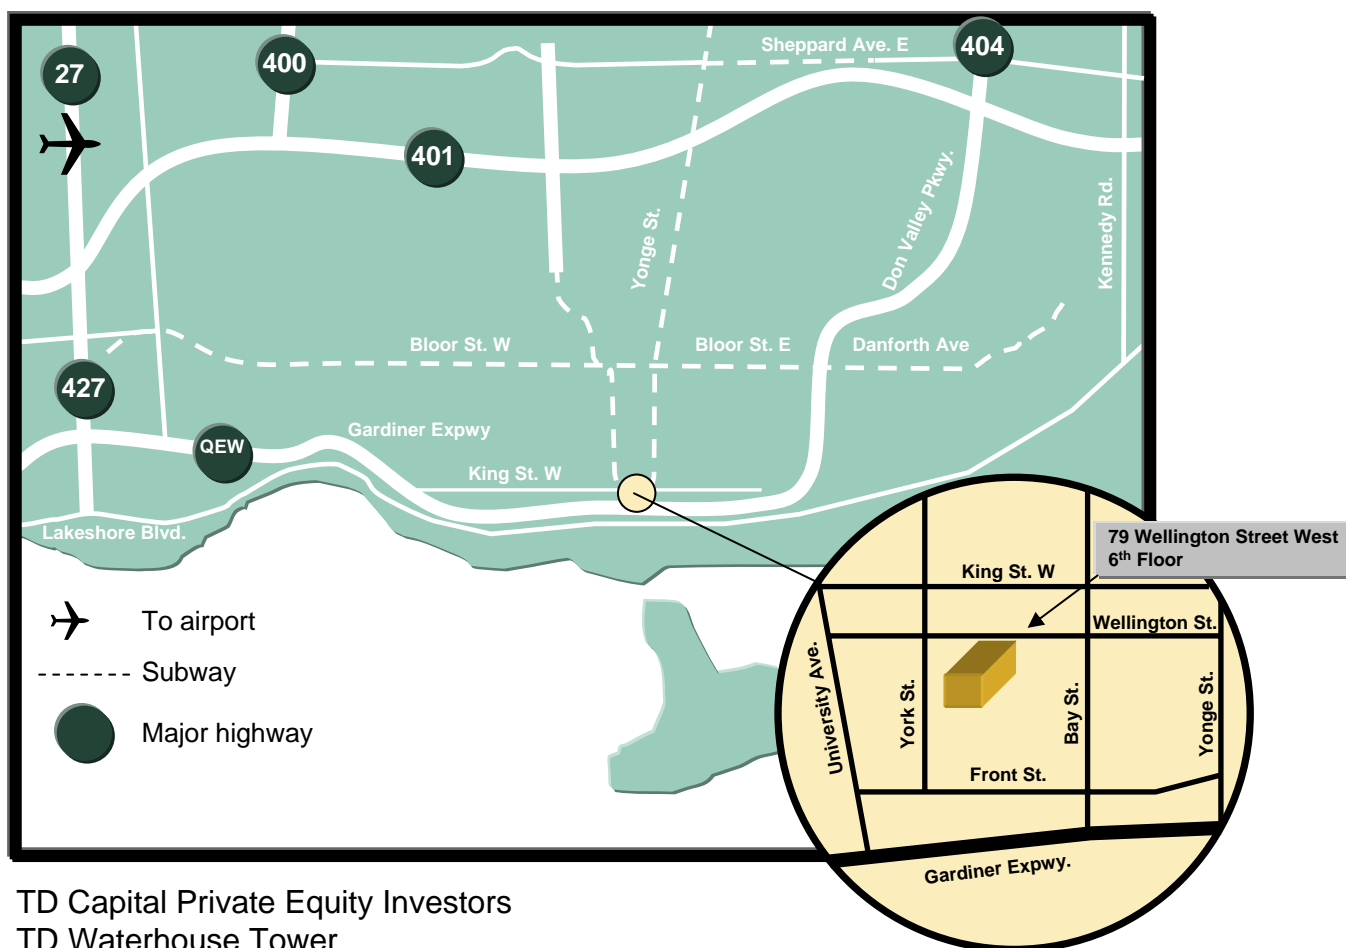

# TD Capital Private Equity Investors

TD Capital Private Equity Investors  
TD Waterhouse Tower  
79 Wellington Street West, 6th Floor  
Toronto, Ontario  
M5K 1A2

## From Pearson International Airport/Toronto West

Take Highway 427 south to Queen Elizabeth Way (QEW) East (Toronto). QEW turns into the Gardiner Expressway. Take the York/Bay/Yonge Streets exit ramp to Bay Street North. Turn left on Bay and go three blocks to Wellington Street West. Turn left on Wellington. TD Waterhouse Tower is on the South side of Wellington.

## From Highway 401/Toronto East

Take Highway 401 West to the Don Valley Parkway South. Take the Don Valley Parkway South to the Gardiner Expressway West. From the Gardiner Expressway, take the York/Bay/Yonge Streets exit ramp to Bay Street North. Turn left on Bay and go three blocks to Wellington Street West. Turn left on Wellington. TD Waterhouse Tower is on the South side of Wellington.

## Parking

Underground parking is available below the TD Waterhouse Tower, accessible from Wellington Street.

**Capital**

Private Equity Investors