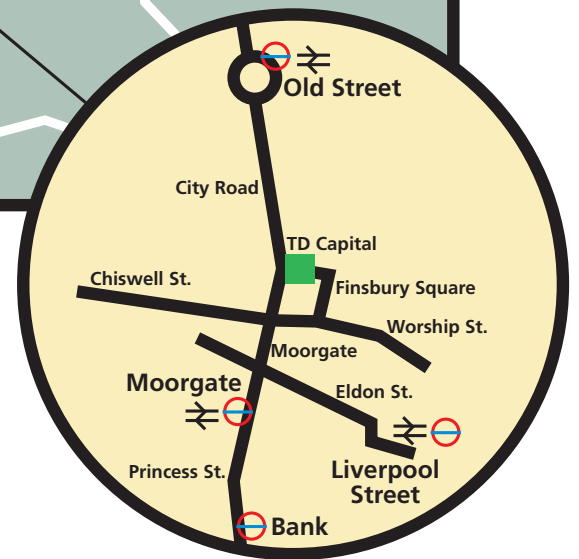

TD Capital Private Equity Investors

TD Capital
Triton Court
14/18 Finsbury Square
London, EC2A 1DB
United Kingdom
T: +44 20 7920 0272

 Underground Station
 Railway Station

From Heathrow Airport/South West London

Take the M4 towards Central London. At the end of the motorway, continue forward onto the A4. At Hogarth Roundabout, take the 2nd exit onto Great West Road, (signposted Central London, Hammersmith). Continue forward through the city, following the A4. Once at Piccadilly Circus, keep forward passing the Eros statue onto Shaftesbury Avenue, now the A401. Follow the A401 to the A40. Rejoin the A401 at Theobald's Road and follow the A401 to Clerkenwell Road. Follow the sign postings for the A5201. At the Old Street Roundabout, take the 3rd exit onto City Road. Turn left onto Worship Street then left again onto Finsbury Square. Follow the square around, making another left for the TD Capital building.