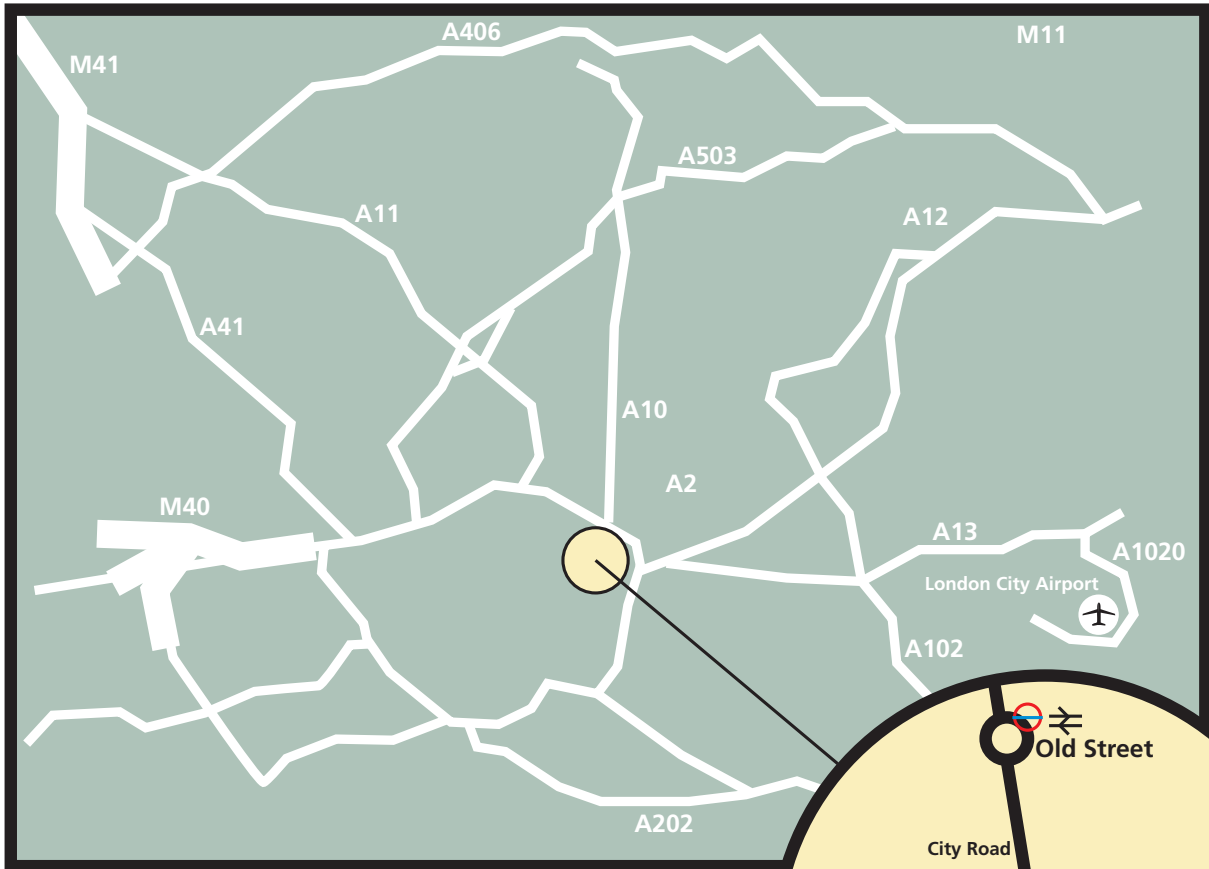

TD Capital Private Equity Investors

TD Capital
Triton Court
14/18 Finsbury Square
London, EC2A 1DB
United Kingdom
T: +44 20 7920 0272

 Underground Station
 Railway Station

From Heathrow Airport/South West London

Take the M4 towards Central London. At the end of the motorway, continue forward onto the A4. At Hogarth Roundabout, take the 2nd exit onto Great West Road, (signposted Central London, Hammersmith). Continue forward through the city, following the A4. Once at Piccadilly Circus, keep forward passing the Eros statue onto Shaftesbury Avenue, now the A401. Follow the A401 to the A40. Rejoin the A401 at Theobald's Road and follow the A401 to Clerkenwell Road. Follow the sign postings for the A5201. At the Old Street Roundabout, take the 3rd exit onto City Road. Turn left onto Worship Street then left again onto Finsbury Square. Follow the square around, making another left for the TD Capital building.